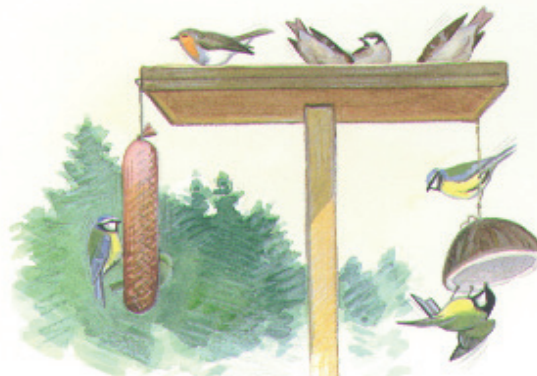

The wren is a tiny brown bird with a dumpy body and very short round wings. For such a small bird it has a remarkably loud voice!

It is extremely colourful and as it flies it shows a flash of white on the wings and outer tail feathers.

Smaller than blackbirds, with a short tail, pointed head, triangular wings, starlings look black at a distance but when seen closer they are very glossy with a sheen of purples and greens.

The UK's largest and commonest pigeon, it is largely grey with a white neck patch and white wing patches, clearly visible in flight.

If you want to be able to see the birds in your garden and help them to survive over the winter it is a good idea to feed them on a regular basis. Many birds such as tits and finches are very happy to come to feeders which you can hang from trees. Other kinds of birds, like blackbirds for example, prefer to feed on the ground.

A wide variety of bird food and feeders are available in the WWT Slimbridge Wetland Centre shop.

Checklist of Garden birds

Name:.....

Date:.....

NC0409

Cover image by Nicholas Cottrell

Wildfowl & Wetlands Trust registered charity in England & Wales, no. 1030884 and Scotland, no. SC039410

Slimbridge
Wetland Centre