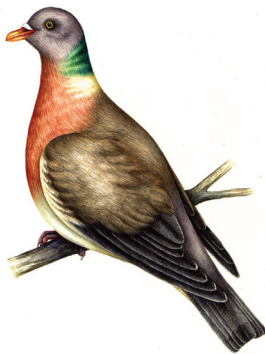

If you want to be able to see the birds in your garden and help them to survive over the winter it is a good idea to feed them on a regular basis. Many birds such as tits and finches are very happy to come to feeders which you can hang from trees. Other kinds of birds, like blackbirds for example, prefer to feed on the ground.

A wide variety of bird food and feeders are available in the WWT Slimbridge Wetland Centre shop.