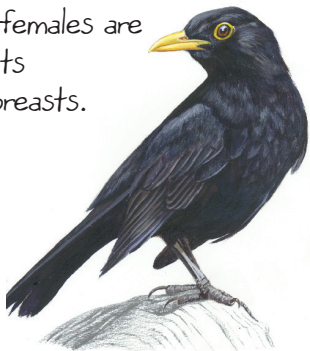

Slimbridge
Wetland Centre

Noisy and gregarious, these cheerful exploiters of man's rubbish and wastefulness, have even managed to colonize most of the world.

House sparrow

A familiar and popular garden songbird whose numbers are declining seriously. Smaller and browner than a mistle thrush with smaller spotting.

Song thrush

Males are black while females are brown often with spots and streaks on their breasts.

Blackbird

Blue tit

Brambling

Similar in size and shape to the chaffinch, the male has a black head in summer and an orange breast with white belly.